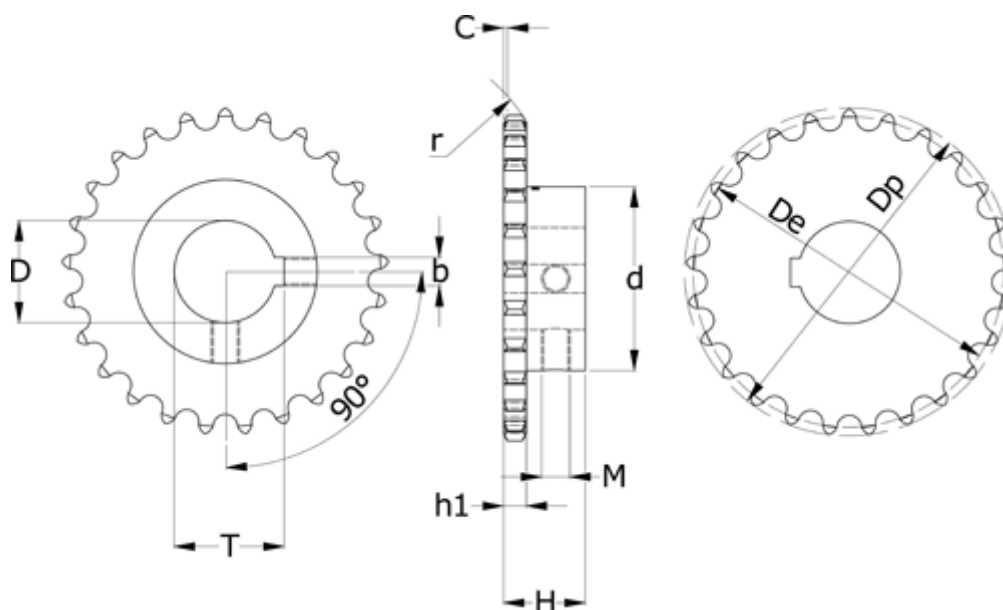

Article number: 616011003021025
 Description: Sprocket 06 B-1 Z=21 simplex
 bore 25H7 with keyway

Measures

b = 8	M = M6
C = 1	Number of teeth = 21
d = 48	Pitch = 9.525
D = 25	r = 10
De = 63.91	t = 28.3
Dp = 68	
H = 28	
h1 = 5.3	